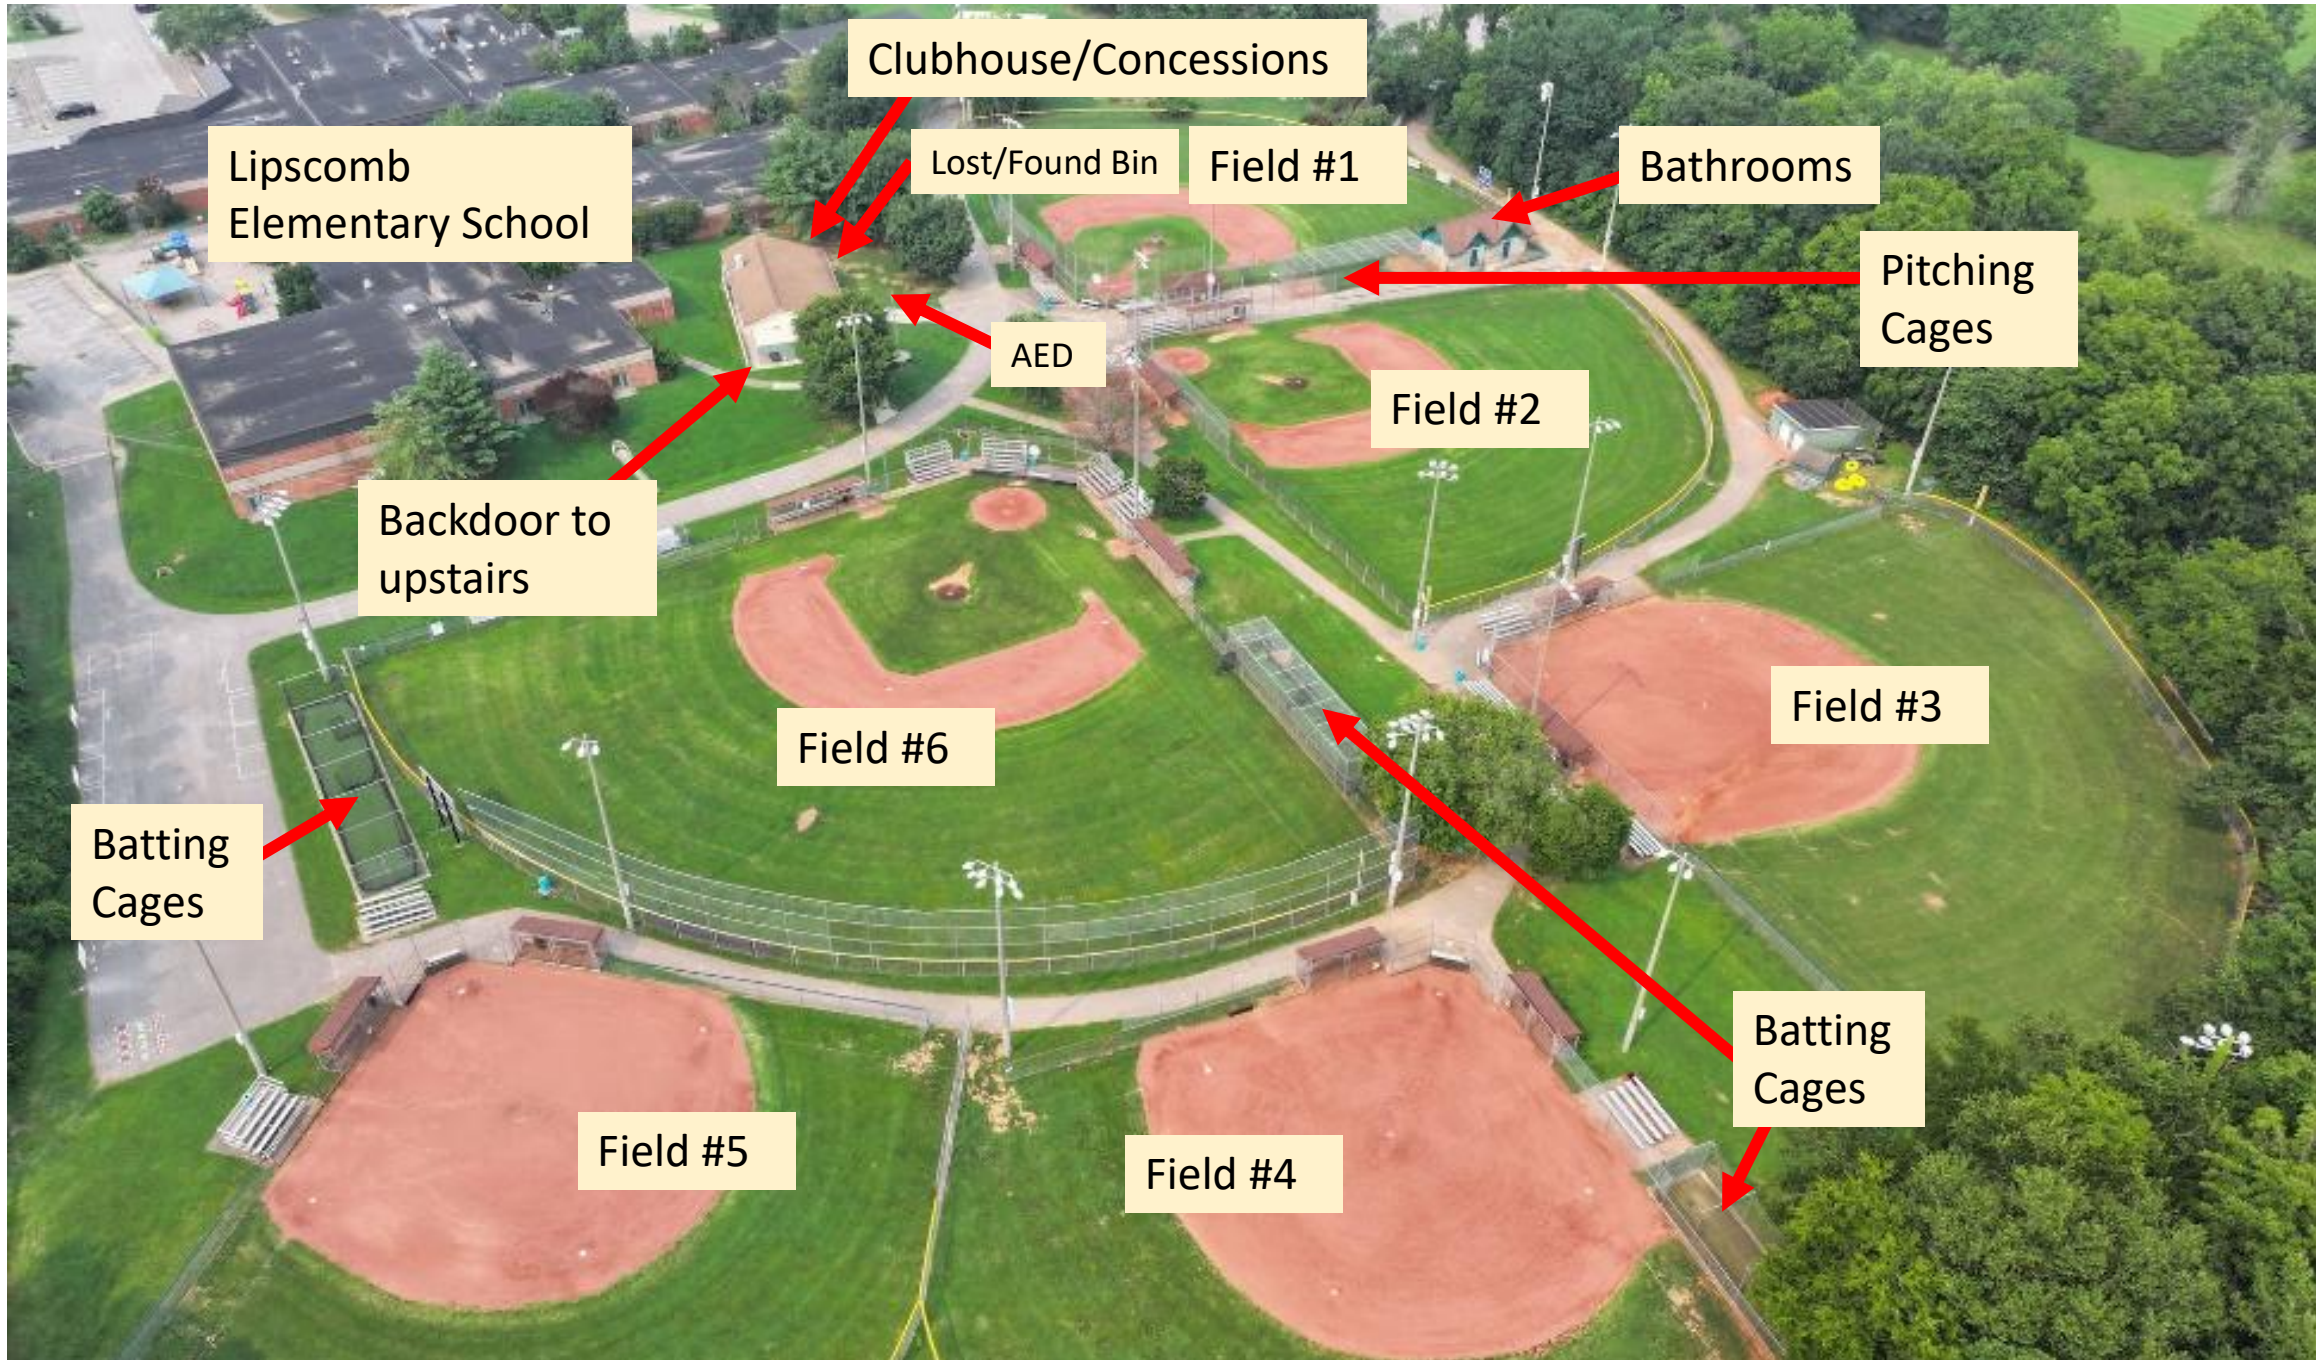

Civitan Park

Lipscomb Elementary

Main parking for  
game days/nights

Concord Rd

8013 Concord Rd

Lipscomb  
Elementary School

Clubhouse/Concessions

Lost/Found Bin

Field #1

Bathrooms

Pitching  
Cages

AED

Field #2

Backdoor to  
upstairs

Field #6

Field #3

Batting  
Cages

Field #5

Field #4

Batting  
Cages